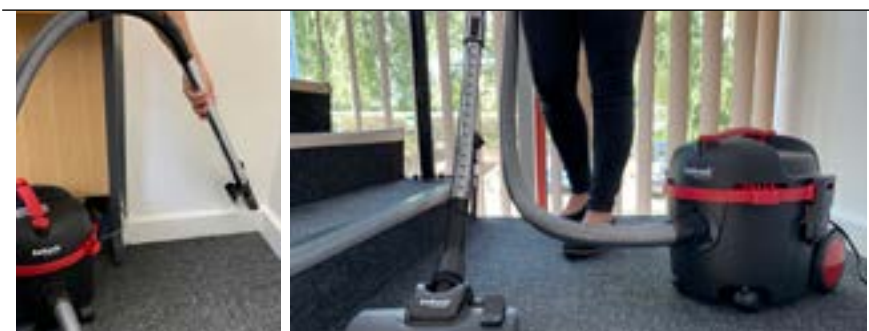

MOTION PET UPRIGHT

BAGLESS VACUUM CLEANER

- 700W motor power
- 3.0L dust container
- 3m hose
- 6.5m power cord
- 70W suction power
- Noise Level: 86dB
- Easy handling with Air Swivel technology
- Single cyclone filtration
- HEPA filter
- On-board tool storage
- Accessories: 3-in-1 crevice tool, pet turbo brush

EW3001 1.505774 • 3.505624E

INCLUDES

PET
TURBO
BRUSH

Ewbank® DV6

commercial

6L BAGLESS VACUUM CLEANER

- 700W motor power
- 6.0L dust container
- 1.5m hose
- 8m power cord
- Noise Level: 76dB
- Chrome telescopic tube
- High efficiency floor brush
- On-board tool storage
- Accessories: 2-in-1 crevice tool
- 1 x cloth filter (paper dust bags available)
- Product Weight: 4.6kg

EW4001 1.504491 • 6.504374E