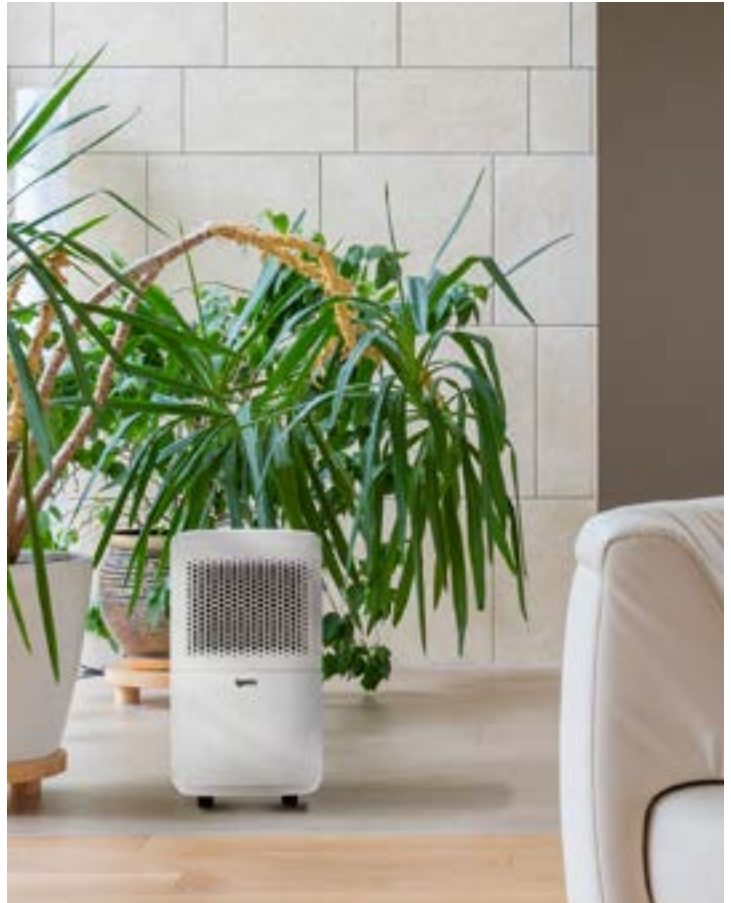

12 Litre Per Day Dehumidifier

White IG9813

- Dehumidifying capacity: 12L /24hrs
- 2.5 litre removable water tank
- 4 dehumidifying modes
- 2 fan speeds
- Operating temperature range of 5-32°C
- 24 hour programmable timer
- Suitable for use in areas up to 15m²
- Active carbon filter
- Touch control LED display panel
- Ioniser function to purify the air
- Continuous drain option (pipe included)
- Auto shut off when tank full
- Child lock

1.509999

30 Litre Per Day Dehumidifier

White IG9830

- Dehumidifying capacity: 30L /24hrs
- 3 litre removable water tank
- 2 dehumidifying modes
- 2 fan speeds
- Operating temperature range of 5-32°C
- 24 hour programmable timer
- Suitable for use in areas up to 73m²
- LED display panel
- Auto shut off when tank full
- Auto restart function
- Frost protection

1.5016199

50 Litre Per Day Dehumidifier

White IG9851

- Dehumidifying capacity: 50L /24hrs
- 6 litre removable water tank
- 2 dehumidifying modes
- 2 fan speeds
- Operating temperature range of 5-35°C
- 24 Hour programmable timer
- Suitable for use in areas up to 115m²
- Touch control LED display panel
- Continuous drain option (pipe included)
- Auto shut off when tank full
- Auto restart function
- Frost protection

1.5021499