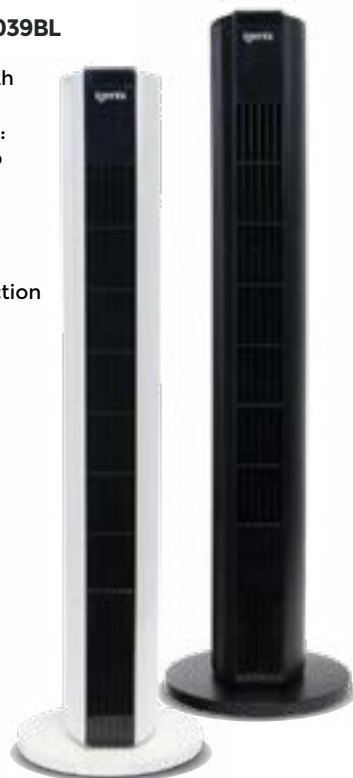

50 Litre Air Cooler with LED Display

White IG9750

- Fan, Air Cooler & Humidifier
- 3 Speed Settings
- Digital LED Display
- 12 Hour Programmable Timer
- 3 Wind Modes
- Humidification Function
- 50 Litre Removable Water Tank
- Water Level Window
- 798m³/Hour Air Flow
- Wide Angle Internal Oscillation
- 2 Ice Packs
- Remote Control

29 Inch Tower Fan

White DF0035T | Black DF0035TBL

- 3 Speed Settings
- Oscillation Function
- 7.5 Hour Timer
- Remote Control

35 Inch Digital Tower Fan

White DF0037 | Black DF0037BL

- 50W Digital Tower Fan
- Touch Control Panel with Blue LED Display
- 3 Speed Settings
- 3 Modes: Normal, Natural & Sleep
- Oscillation Function
- 8 Hour Timer
- Removable Air Filter
- Standby Mode
- Motor Over Heat Protection
- Remote Control

39 Inch Tower Air Circulator Fan

White DF0050 | Black DF0050BL

- Touch Control Panel
- Remote Control
- LED Indicator Lights
- 3 Speed Settings
- Oscillation Function
- 7 Hour Timer
- 3 Fan Modes: Normal, Natural & Sleep
- Independently Adjustable & Controllable Fan Heads

33 Inch Digital Tower Fan with DC Motor

White DF0039 | Black DF0039BL

- Touch Control Panel with Blue LED Display
- 3 Breeze Mode Settings: Normal, Natural & Sleep
- Oscillation Function
- 8 Hour Timer
- Removable Air Filter
- Sleep Mode
- Motor Over Heat Protection
- Remote Control