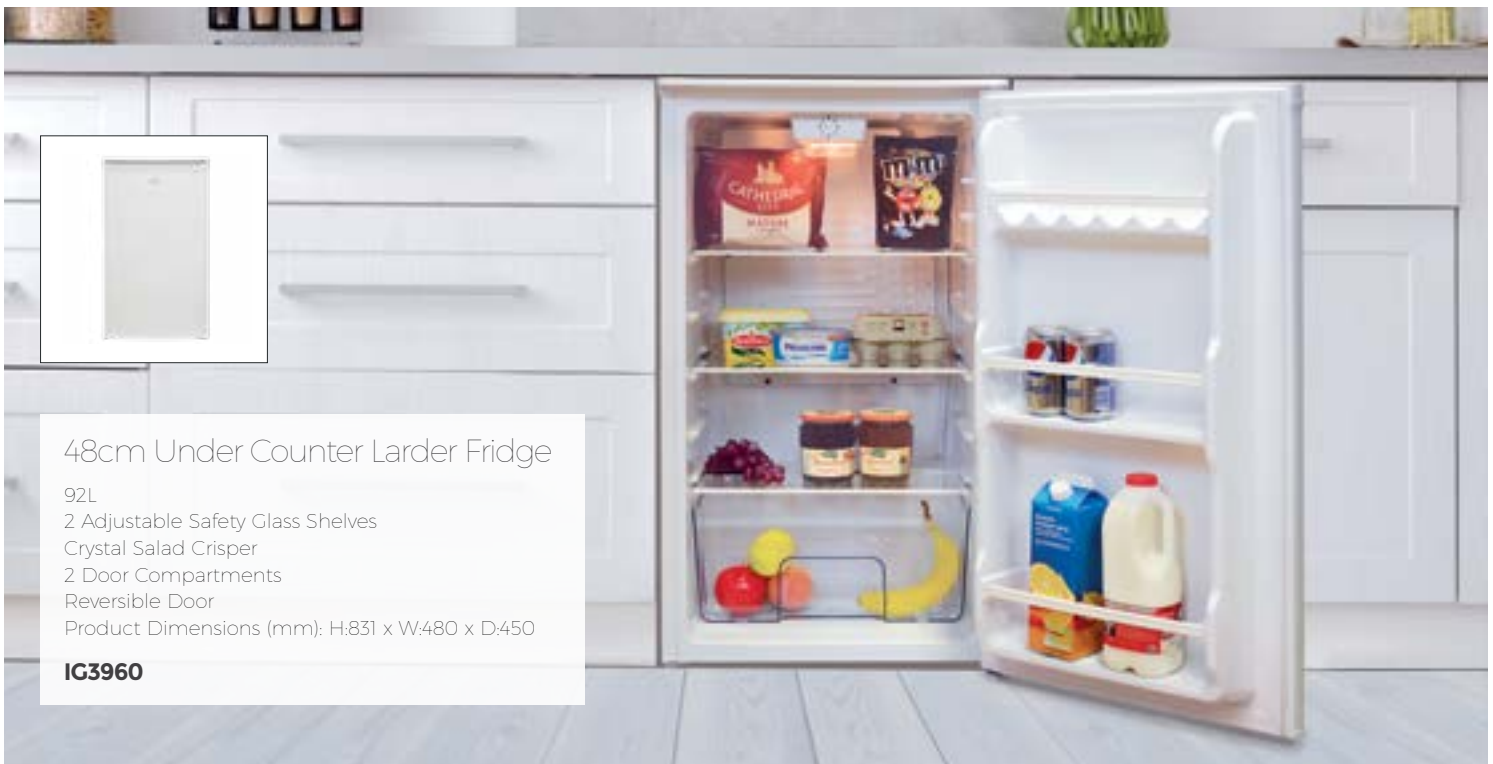

## 44cm Counter Top Fridge

47L  
 Lockable  
 1 Wire Shelf  
 4L Ice Box

**IG6711**

2 Door Compartments  
 Reversible Door  
 Product Dimensions (mm):  
 H:510 x W:440 x D:470

## 48cm Under Counter Larder Fridge

92L  
 2 Adjustable Safety Glass Shelves  
 Crystal Salad Crisper  
 2 Door Compartments  
 Reversible Door  
 Product Dimensions (mm): H:831 x W:480 x D:450

**IG3960**

### 48cm Under Counter Fridge with Chillbox

90L  
48cm Wide  
10L Chill Box  
2 Adjustable Safety Glass Shelves  
Clear Salad Drawer  
2 Door Compartments plus Egg Rack  
Reversible Door  
Adjustable Feet  
Product Dimensions (mm):  
H:835 x W:475 x D:445