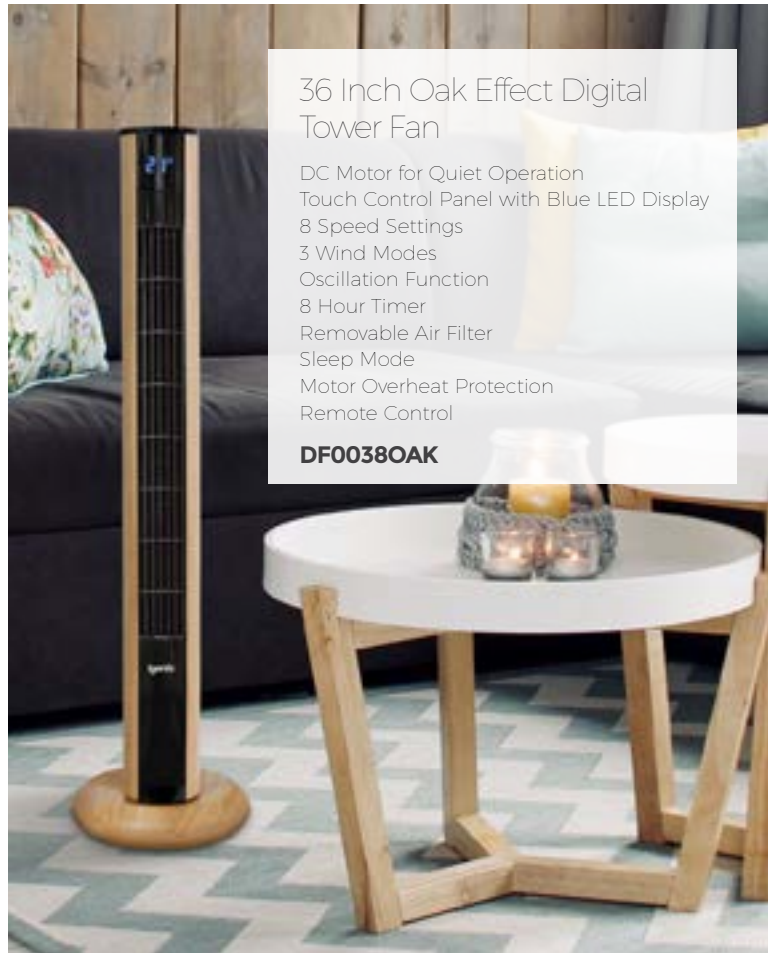

36 Inch Oak Effect Digital Tower Fan

- DC Motor for Quiet Operation
- Touch Control Panel with Blue LED Display
- 8 Speed Settings
- 3 Wind Modes
- Oscillation Function
- 8 Hour Timer
- Removable Air Filter
- Sleep Mode
- Motor Overheat Protection
- Remote Control

DF0038OAK