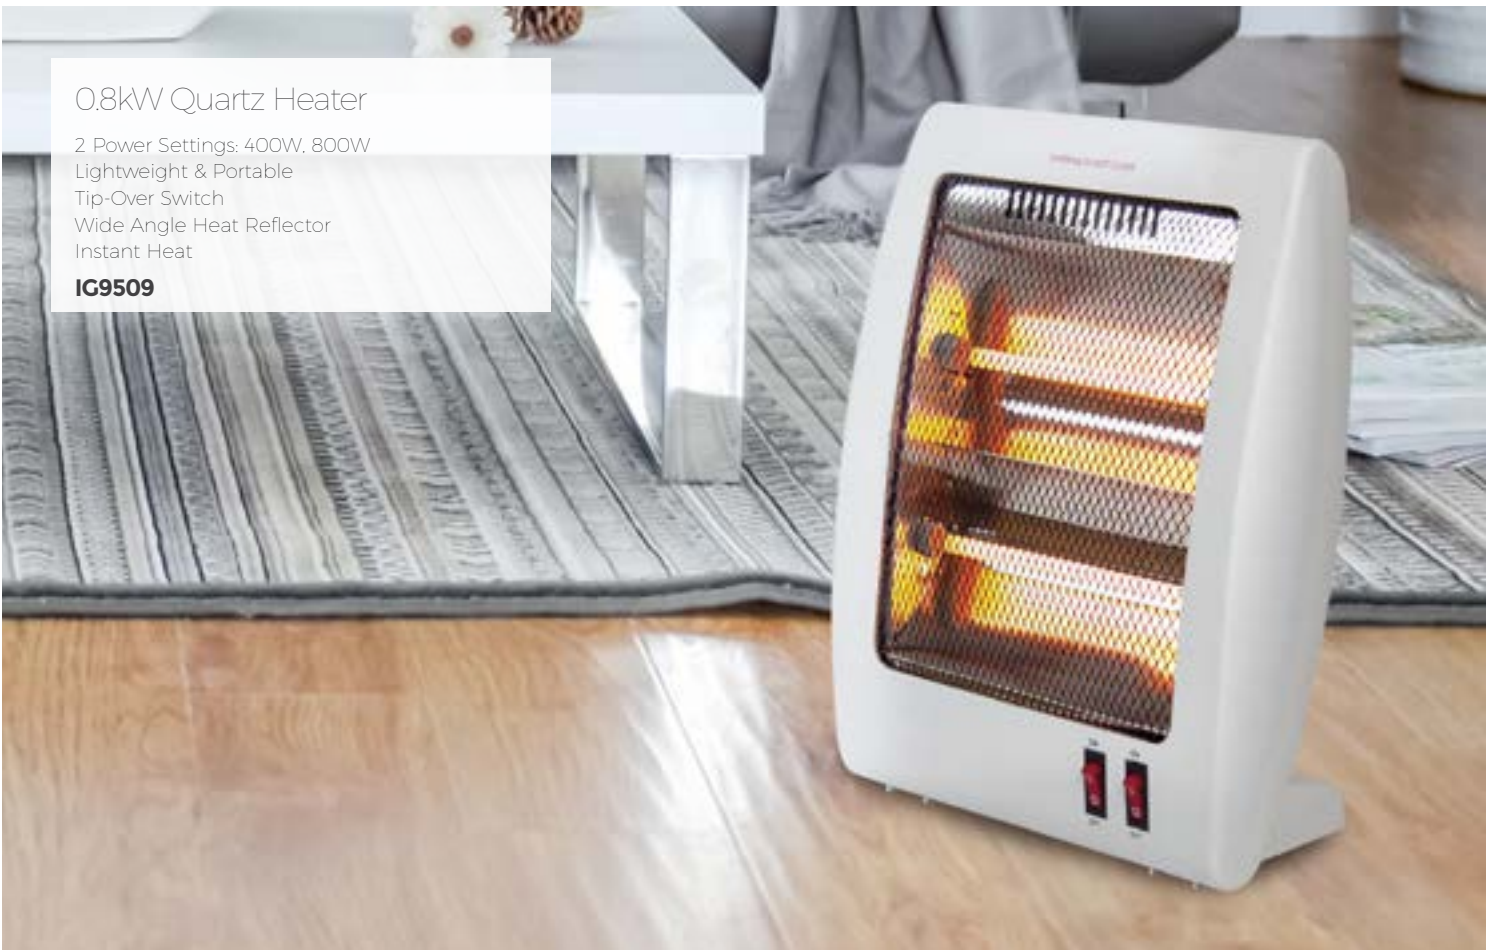

0.8kW Quartz Heater

2 Power Settings: 400W, 800W
Lightweight & Portable
Tip-Over Switch
Wide Angle Heat Reflector
Instant Heat

IC9509