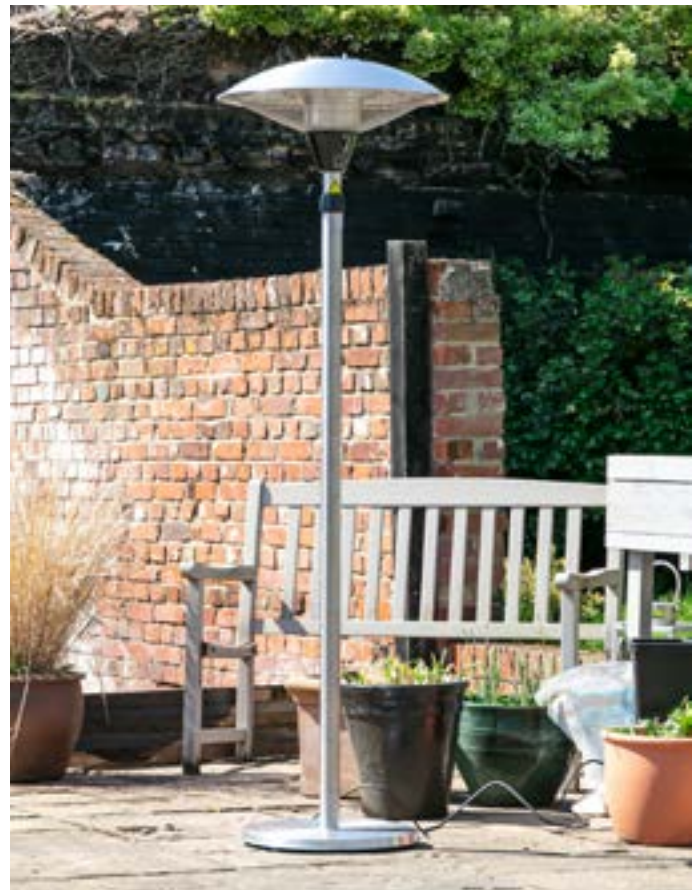

2.1kW Portable Umbrella Patio Heater

Stainless Steel IG9651

- 2100W power
- 3 Heat settings
- Water rating: IP44
- Timer: 30/60/90 minutes
- Adjustable height: 1.93 - 2.25m
- Halogen tube heating element
- 360° Heat distribution
- 3.8m power cable
- Automatic tip-over protection
- Remote control
- Waterproof cover
- Product dimensions (mm): H:2250 x W:585 x D:585