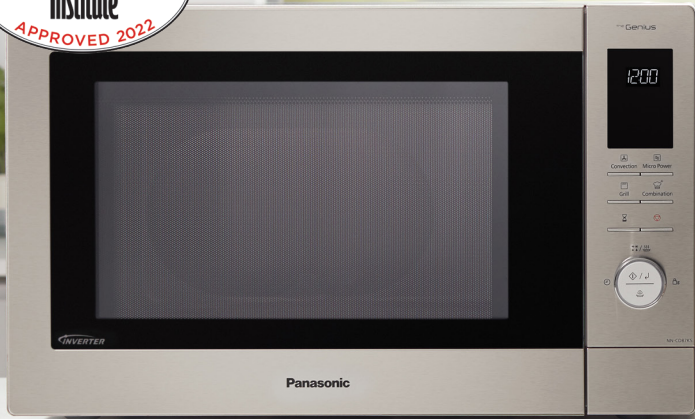

20L 800W TOUCH CONTROL MICROWAVE

- Touch control
- 255mm Turntable diameter
- Cavity dimensions (mm): H:306 x W:308 x D:214

PA2711 - NN-E27JWMBPQ

20L 800W COMPACT MICROWAVE & GRILL OVEN

- Touch control
- 255mm Turntable diameter
- Cavity dimensions (mm): H:215 x W:306 x D:308

PA1812 - NN-K18JMMBPQ

23L 1000W INVERTER SOLO MICROWAVE

- Touch control
- 285mm Turntable diameter
- Cavity dimensions (mm): H:206 x W:315 x D:353

PA0025 - NN-SD25HBBPQ

23L 1000W INVERTER SOLO MICROWAVE

- Button control
- 285mm Turntable diameter
- Cavity dimensions (mm): H:206 x W:315 x D:353

PA0027 - NN-SD27HSBPQ

27L 1000W FLATBED MICROWAVE

- Touch control
- Flatbed
- Cavity dimensions (mm): H:230 x W:354 x D:338

PA4640 - NN-SF464MBPQ

34L 1000W SLIMLINE FAMILY COMBI INVERTER MICROWAVE

- Touch control
- 7 Power Levels
- 1300W Quartz Grill and Convection 40°C, 100-220°C
- 30 Auto Programmes Including Junior Menu
- 360mm Turntable diameter
- Cavity dimensions (mm) H:228 x W:380 x D: 390

PA0056 - NN-CT56JBBPQ

32L 1000W COMPACT INVERTER SOLO MICROWAVE

- Automatically sets the ideal cooking time for each meal
- Steady cooking power for even results
- Minute minder alerts you when your food is ready
- Touch control (black & white) or button control (stainless steel)
- 340mm turntable diameter
- Cavity dimensions (mm): H:251 x W:355 x D:365