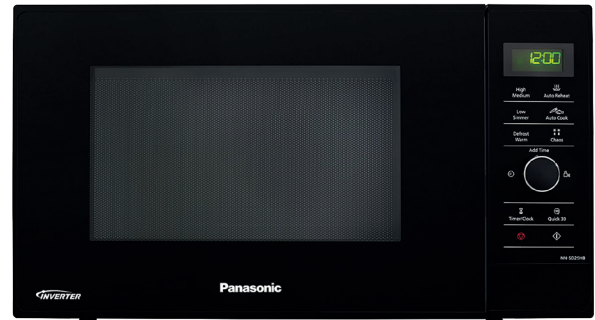

20L 800W TOUCH CONTROL MICROWAVE

- Touch control
- 255mm Turntable diameter
- Cavity dimensions (mm): H:306 x W:308 x D:214

PA2711 - NN-E27JWMBPQ

20L 800W COMPACT MICROWAVE & GRILL OVEN

- Touch control
- 255mm Turntable diameter
- Cavity dimensions (mm): H:215 x W:306 x D:308

PA1812 - NN-K18JMMBPQ

23L 1000W INVERTER SOLO MICROWAVE

- Touch control
- 285mm Turntable diameter
- Cavity dimensions (mm): H:206 x W:315 x D:353

PA0025 - NN-SD25HBBPQ

23L 1000W INVERTER SOLO MICROWAVE

- Button control
- 285mm Turntable diameter
- Cavity dimensions (mm): H:206 x W:315 x D:353

PA0027 - NN-SD27HSBPQ

27L 1000W FLATBED MICROWAVE

- Touch control
- Flatbed
- Cavity dimensions (mm): H:230 x W:354 x D:338

PA4640 - NN-SF464MBPQ

34L 1000W SLIMLINE FAMILY COMBI INVERTER MICROWAVE

- Touch control
- 7 Power Levels
- 1300W Quartz Grill and Convection 40°C, 100-220°C
- 30 Auto Programmes Including Junior Menu
- 360mm Turntable diameter
- Cavity dimensions (mm) H:228 x W:380 x D: 390

PA0056 - NN-CT56JBBPQ

32L 1000W COMPACT INVERTER SOLO MICROWAVE

- Automatically sets the ideal cooking time for each meal
- Steady cooking power for even results
- Minute minder alerts you when your food is ready
- Touch control (black & white) or button control (stainless steel)
- 340mm turntable diameter
- Cavity dimensions (mm): H:251 x W:355 x D:365