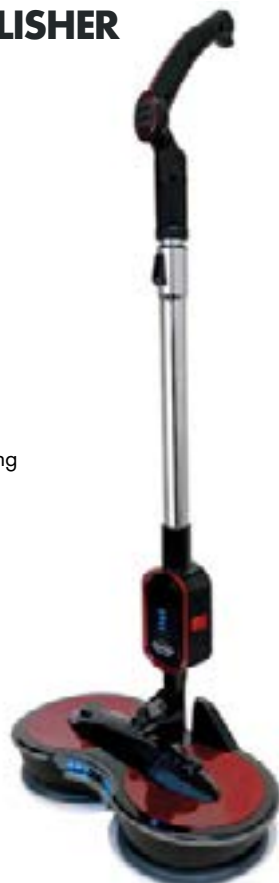

SCAN TO VIEW

PRODUCT VIDEO

1.508341 • 2.508124E

FLOOR CLEANER & POLISHER CORDLESS MULTI-USE

EW0190 (FP90)

- 14.8V battery power
- 350ml water tank capacity
- 43.5cm wide cleaning path
- 35min operating time
- 4-5 hour charge time
- LED dust tracking floor head lights
- LED battery life display
- Chrome telescopic tube
- Button control for power, dust tracking lights and clean water spray
- Accessories included: 2 x white scouring pads, 2 x blue microfibre cleaning pads, 2 x yellow chenille polishing pads, measuring jug and charger

1.509624 • 3.509374E

SPRAY MOP 5-IN-1 SET

EW0500 (5PKUK)

- Trigger spray delivers water or detergent to the floor
- Lightweight for ease of use
- Various interchangeable cleaning heads: hard floor sweeper, microfibre pad, triangle head, flat head, cloth with squeegee
- Easy fill 380ml liquid container
- Designed for cleaning all hard floors and windows