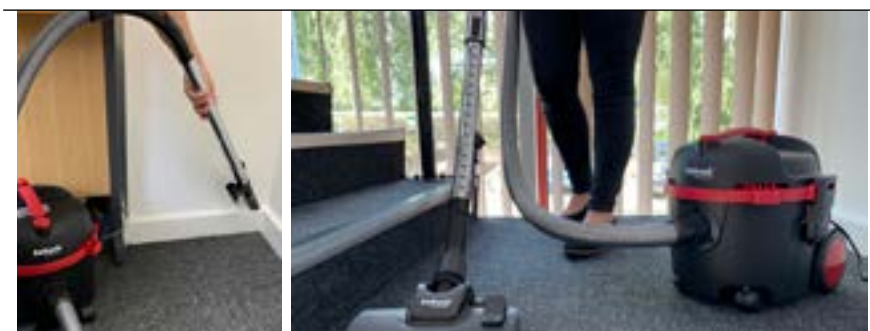

6L BAGLESS VACUUM CLEANER

- 700W motor power
- 6.0L dust container
- 1.5m hose
- 8m power cord
- Noise Level: 76dB
- Chrome telescopic tube
- High efficiency floor brush
- On-board tool storage
- Accessories: 2-in-1 crevice tool
- 1 x cloth filter (paper dust bags available)
- Product Weight: 4.6kg

EW4001 1.504491 / 6.504374E