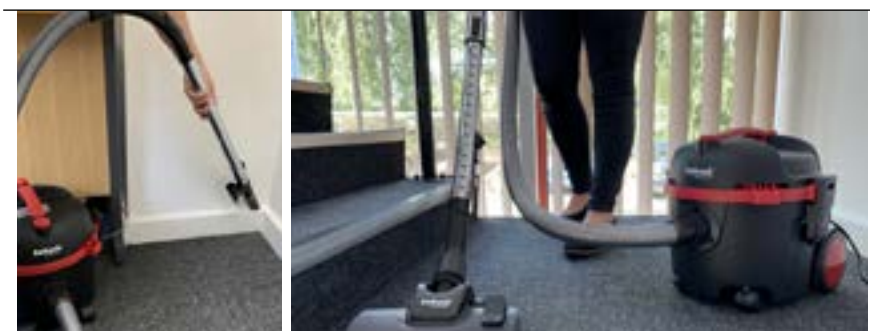

Ewbank® DV6

commercial

6L BAGLESS VACUUM CLEANER

- 700W motor power
- 6.0L dust container
- 1.5m hose
- 8m power cord
- Noise Level: 76dB
- Chrome telescopic tube
- High efficiency floor brush
- On-board tool storage
- Accessories: 2-in-1 crevice tool
- 1 x cloth filter (paper dust bags available)
- Product Weight: 4.6kg

EW4001 1.504491 • 6.504374E