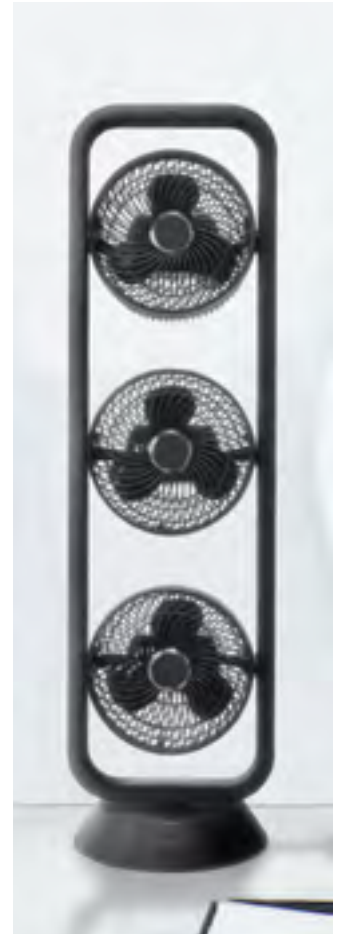

1.506479E | 4.506299E