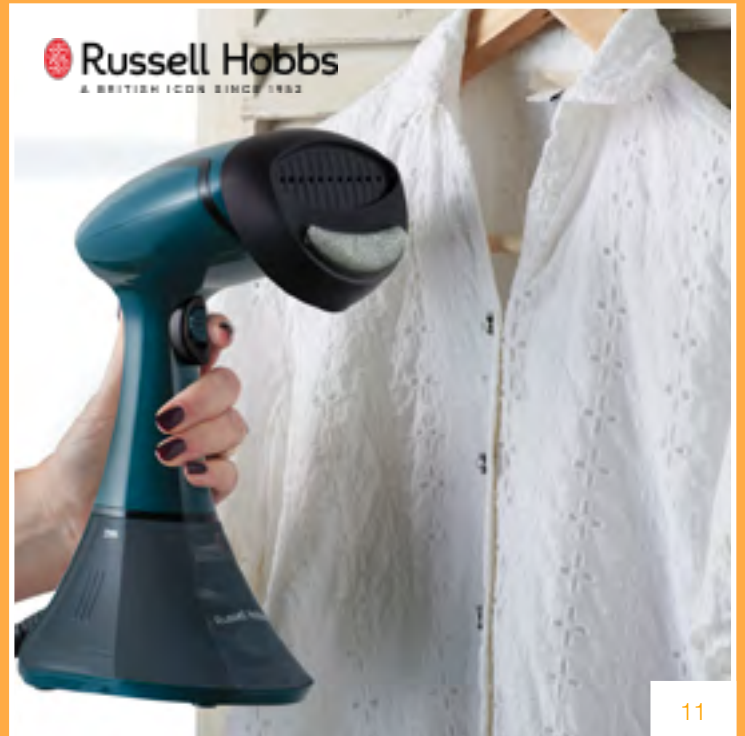

23

SUMMER BUYER

JULY - SEPTEMBER 2022

9

11