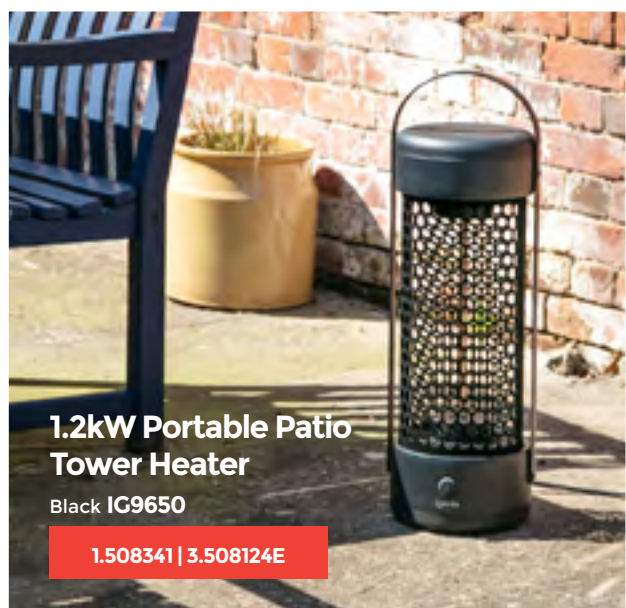

TAKING THE HEATING RANGE OUTSIDE

Height-adjustable and remote-controlled, with 3 heat settings and an impressive 2100W of power, the IG9651 Umbrella Patio Heater is the perfect choice to be able to adapt your outdoor heater to your garden seating layout.

When not in use, the waterproof cover can be slipped over the heater to protect against light weather. With these new patio heaters from Igenix, barbecues and summer evenings can be extended to spend more time with family and friends in your outdoor space.

For more information speak to your local ASM or view online.

1.2kW Portable Patio Tower Heater

Black IG9650

1.508341 | 3.508124E